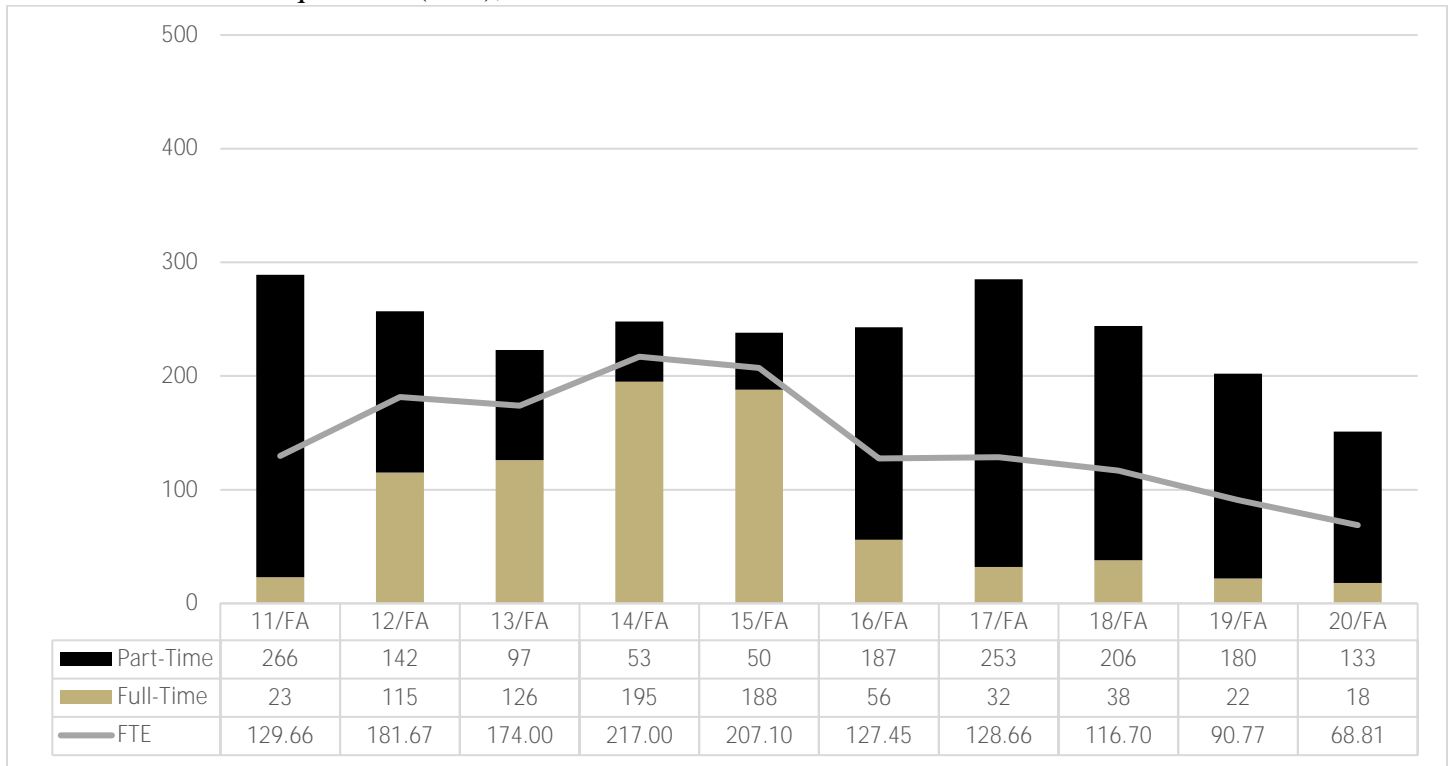

**Nebraska Wesleyan University Full-**

Graduate Full-Time Equivalent (FTE), 11/FA to 20/FA

Traditional Undergraduate, Adult Undergraduate, and Graduate FTE, 11/FA to 20/FA